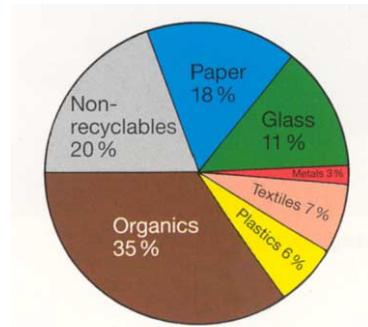

## Bio - Actor

The Syscon Bio - Actor is a fast garden composter made up of seven stackable frames manufactured from 100% of post-consumer recycled plastics.

The total capacity is about 500 liters.

Dimensions: 92 x 92 x 13,5 cm exterior

78 x 78 cm interior

Each frame has three integrated layers:

- a perforated inner ventilation wall
- an insulating middle wall
- a perforated outer ventilation wall

The 9.4l Pre-Sorting-Bin is ideally suited for sorting and collecting various compostable, organic and other recyclable materials, whether in kitchen or household.

Whether these kitchen scraps are composted at home or in a central composting plant, the quality of the compost will depend on successful and responsible sorting at the original source.

It is beneficial for all of us to sort all elements at the point of generation to ensure high levels of recycling.